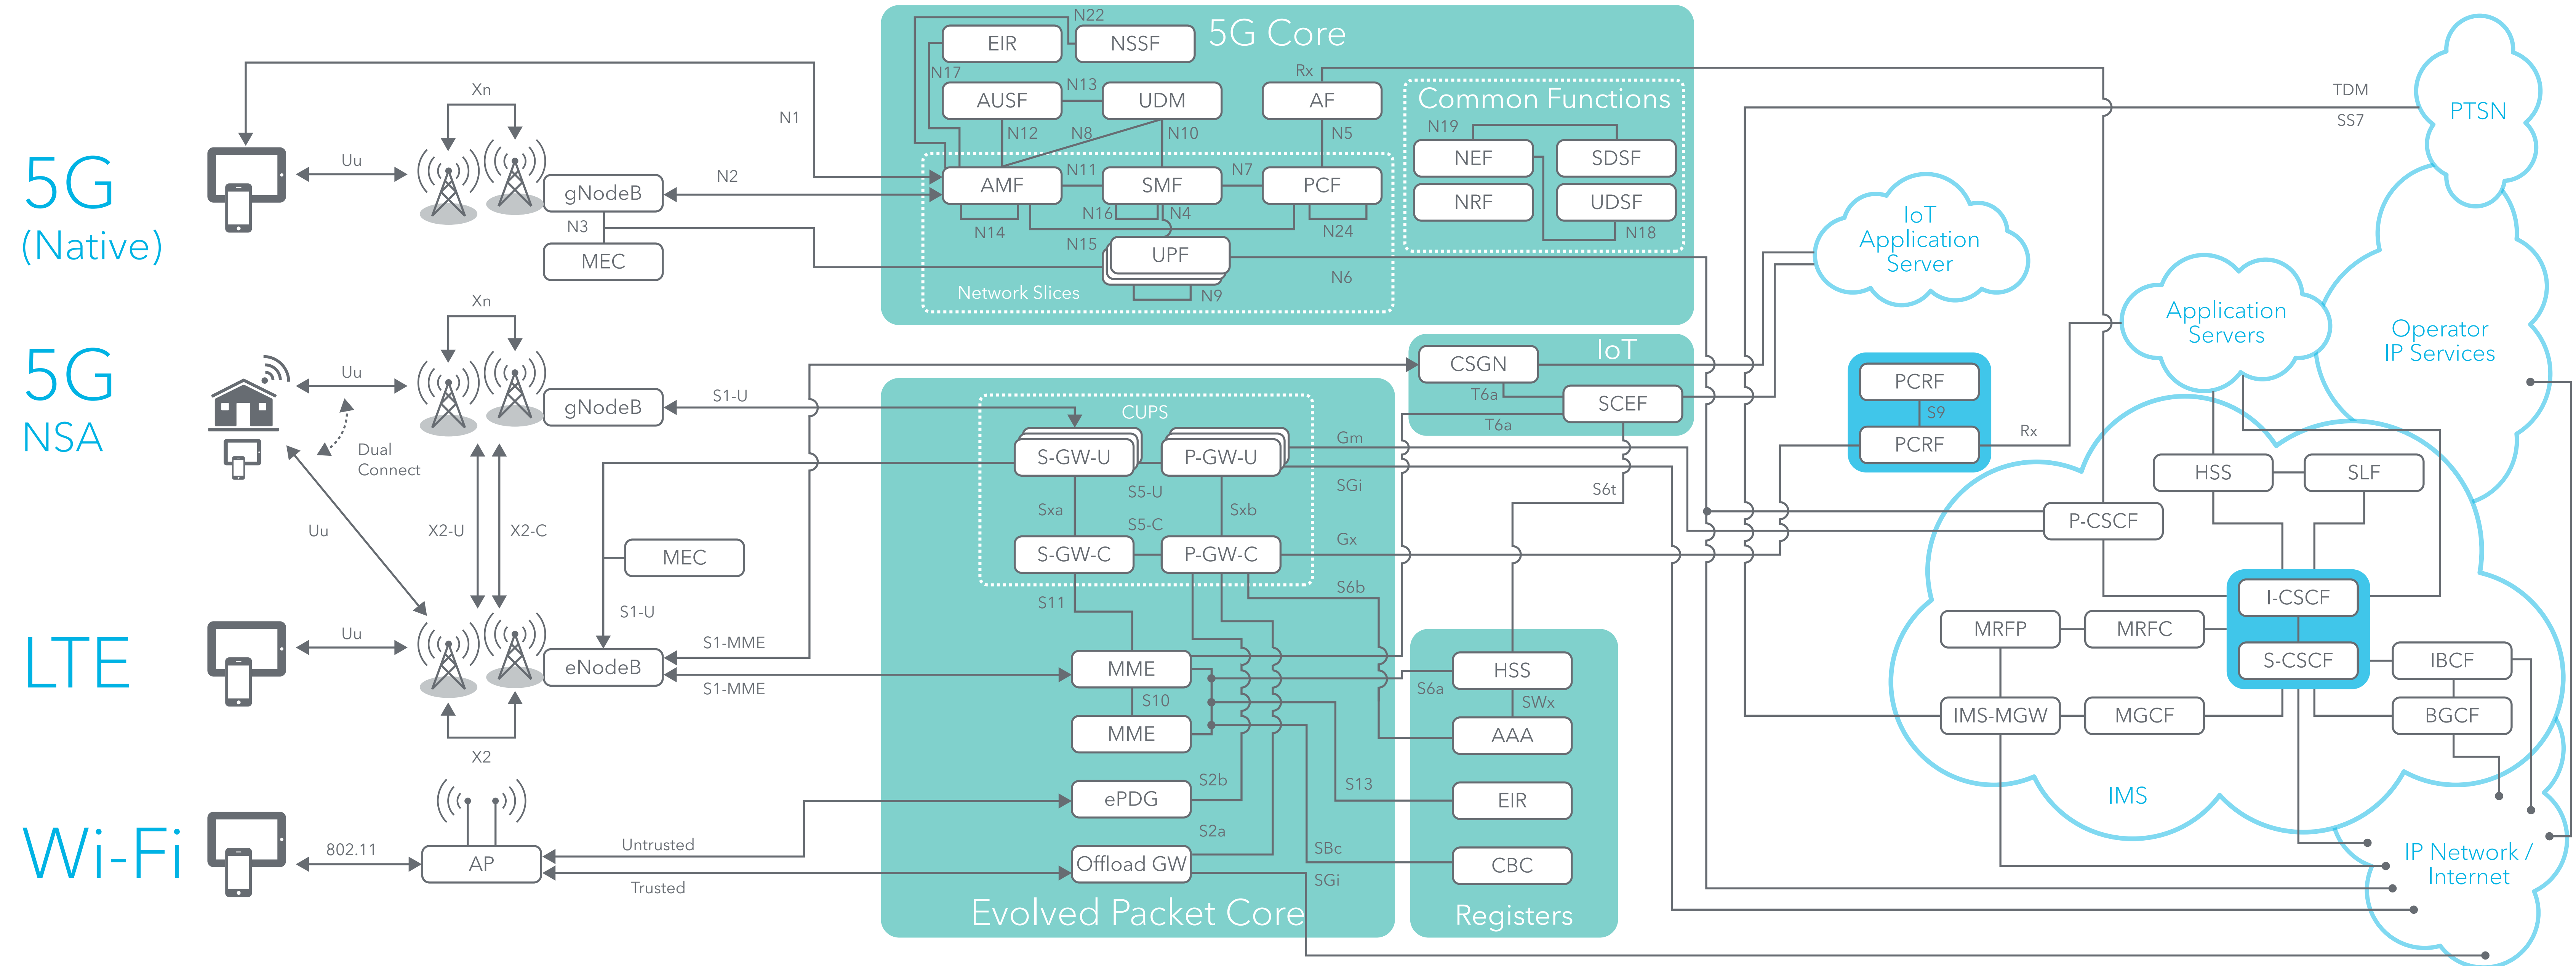

Assuring the Evolution to 5G: 4G Extensions, 5G Non-Standalone, Native 5G

Radio Access Network | Core Network | Services/Application Network

5G Service-based Reference View (Core)

Virtual Test Agents & Platforms for 5G Evolution

Spirent Virtual Test Agents (VTAs) emulate network functions, devices and user activity so you can test and assure your evolution to 5G across the service lifecycle – from the lab to the production network. Our VTAs provide comprehensive support for the functions depicted in this poster (and many more!). Contact Spirent to learn more.

Emulate, Test & Assure 5G, LTE, Wi-Fi (and more!) **VTA VisionWorks Virtual Test Agent (VTA)**

VisionWorks E5
Outdoor-mountable VTA hosting platform with LTE/Wi-Fi over-the-air testing

Landslide E10
VTA hosting platform with optional LTE/Wi-Fi over-the-air testing

Landslide C50/100
VTA hosting platform with ability to emulate large volumes of subscribers & traffic

Spirent Virtual Test Platforms (VTPs)
Platforms for hosting **VisionWorks** VTAs when NFVi and white boxes are not available or over-the-air testing is required