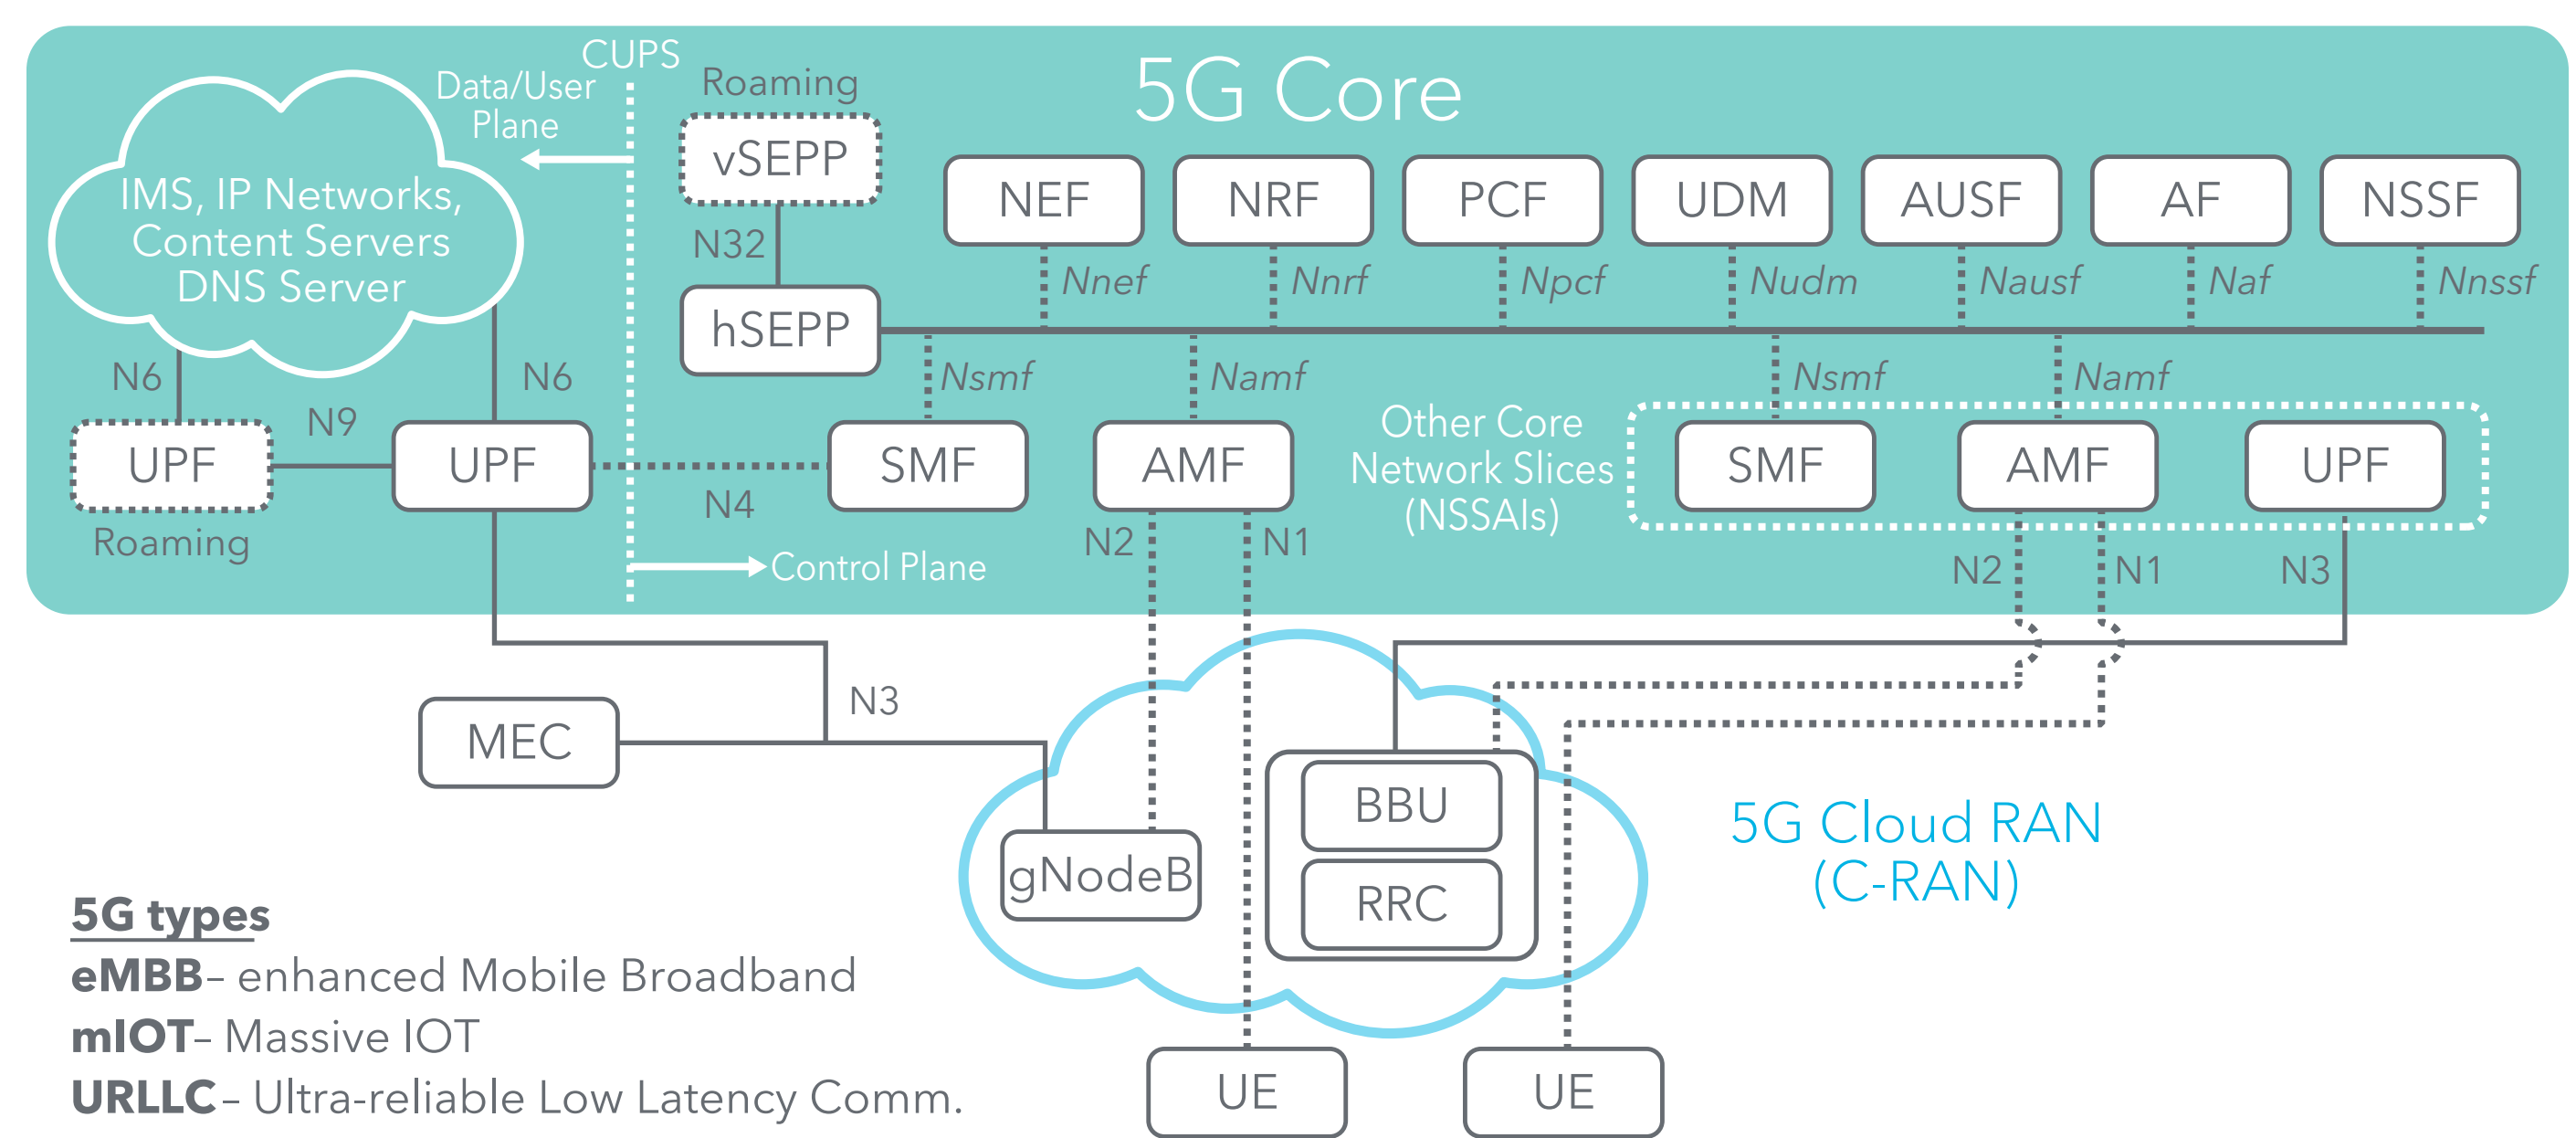

Assuring the Evolution to 5G: 4G Extensions, 5G Non-Standalone, Native 5G

Radio Access Network | Core Network | Services/Application Network

5G Service-based Reference View (Core)

Virtual Test Agents & Platforms for 5G Evolution

Spirent Virtual Test Agents (VTAs) emulate network functions, devices and user activity so you can test and assure your evolution to 5G across the service lifecycle – from the lab to the production network. Our VTAs provide comprehensive support for the functions depicted in this poster (and many more!). Contact Spirent to learn more.

Emulate, Test & Assure 5G, LTE, Wi-Fi (and more!) **VTA VisionWorks Virtual Test Agent (VTA)**

VisionWorks E5
Outdoor-mountable VTA hosting platform with LTE/Wi-Fi over-the-air testing

Landslide E10
VTA hosting platform with optional LTE/Wi-Fi over-the-air testing

Landslide C50/100
VTA hosting platform with ability to emulate large volumes of subscribers & traffic

Spirent Virtual Test Platforms (VTPs)
Platforms for hosting **VisionWorks** VTAs when NFVi and white boxes are not available or over-the-air testing is required